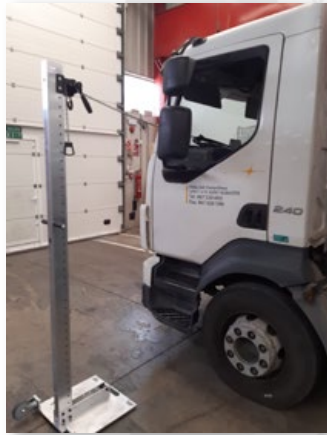

FAST PULLER

BY MARTECH CAR

SP706375
FAST PULLER XL
2.200 mm

SP706339
FAST PULLER
1.300 mm

SCAN HERE
to view video demonstrations!

OPTIONS AND ACCESORIES

SP706366

SP706365

SP706293

SP706367

SP706329

EXTENSION
MÁX. 2,000 mm

SEALING
RUBBER DETAIL

TOOLS
NOT INCLUDED

EXAMPLE ADAPTOR DOUBLE
MULTIPLE HOOK CLAMP

EXAMPLE
COUNTERSHOT