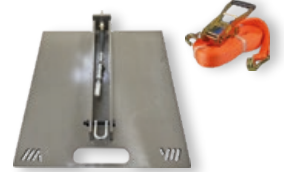

FAST PULLER

BY MARTECH CAR

SP706375
FAST PULLER XL
2.200 mm

SP706339
FAST PULLER
1.300 mm

SCAN HERE
to view video demonstrations!

OPTIONS AND ACCESORIES

SP706366

SP706365

SP706293

SP706367

SP706329

EXTENSION
MÁX. 2,000 mm

SEALING
RUBBER DETAIL

TOOLS
NOT INCLUDED

EXAMPLE ADAPTOR DOUBLE
MULTIPLE HOOK CLAMP

EXAMPLE
COUNTERSHOT